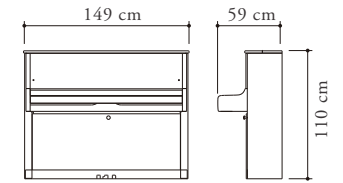

K-15E

Simple Elegance & Sturdy Performance

The K-15E provides an excellent introduction to KAWAI upright piano quality. Featuring a solid spruce soundboard and the highly regarded Ultra Responsive™ action with ABS parts, this continental-style instrument produces a rich, clear tone, with performance qualities to rival much larger upright pianos.

Elegante semplicità e solide prestazioni

Il K-15E è un ottimo approccio alla qualità dei pianoforti verticali KAWAI. Grazie alla solida tavola armonica in abete e alla meccanica Ultra Responsive™ con parti in ABS, questo strumento in stile moderno ha una sonorità ricca e chiara che consente prestazioni che possono emulare i modelli di dimensioni superiori.

Weight: 196 kg