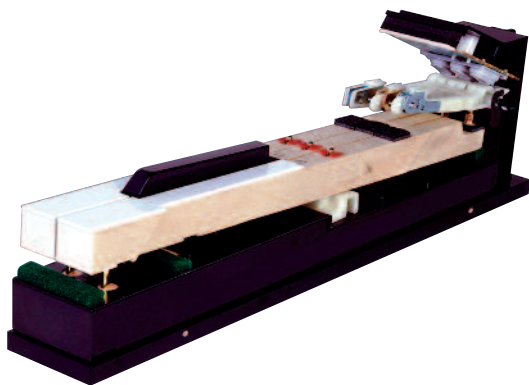

CE220

DIGITAL PIANO

The exquisite feel and sound of a concert grand piano, plus powerful features... all in an affordable and easy to use digital piano from the leading builder of fine acoustic pianos.

KAWAI
Professional

CE220

DIGITAL PIANO

The True Touch of a Grand Piano

The CE220 features Kawai's award-winning AWA PROII keyboard action. Utilizing long wooden keys, this action recreates both the weight and movement of our grand piano actions. The AWA PROII action delivers an amazingly authentic piano feel that will satisfy even the most discerning pianist.

Exceptional Sound

The key to the CE220's exceptional sound is Kawai's acclaimed Progressive Harmonic Imaging technology with 88-key piano sampling. Relying on an expanded tonal "database", PHI is capable of recreating the rich, vibrant sound of our 9-foot EX Concert Grand Piano. Plus, with 88-key sampling, each key's unique tonal characteristics are preserved. Thanks to this revolutionary technology, the CE220 contains a remarkable recreation of not only our concert grand piano, but many other popular instrument sounds as well.

Powerful Features

The Kawai CE220 digital piano is packed with dozens of terrific features. For starters, any two sounds can be played together in a layered or split keyboard mode. A built-in Metronome teaches a steady sense of rhythm while two headphone jacks provide for silent practice.